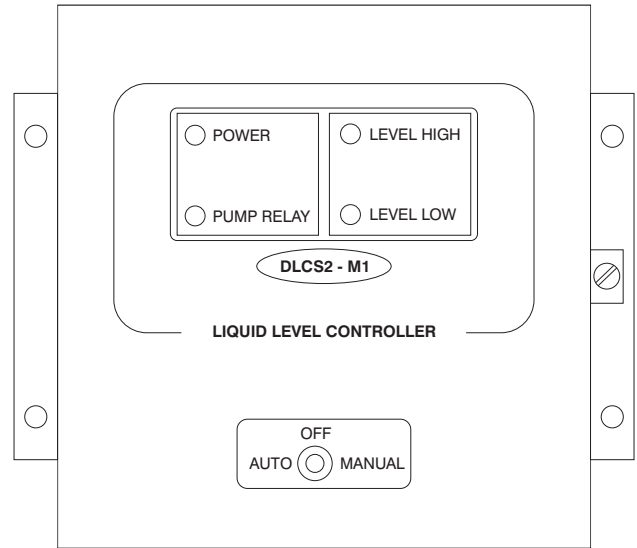

LIQUID LEVEL CONTROLLER - DLCS2-M1

FEATURES

- Level indication for high & low levels
- Pump relay output (Potential free)
- Auto/Manual change over switch
- Industrial grade enclosure

DIMENSION DETAILS :