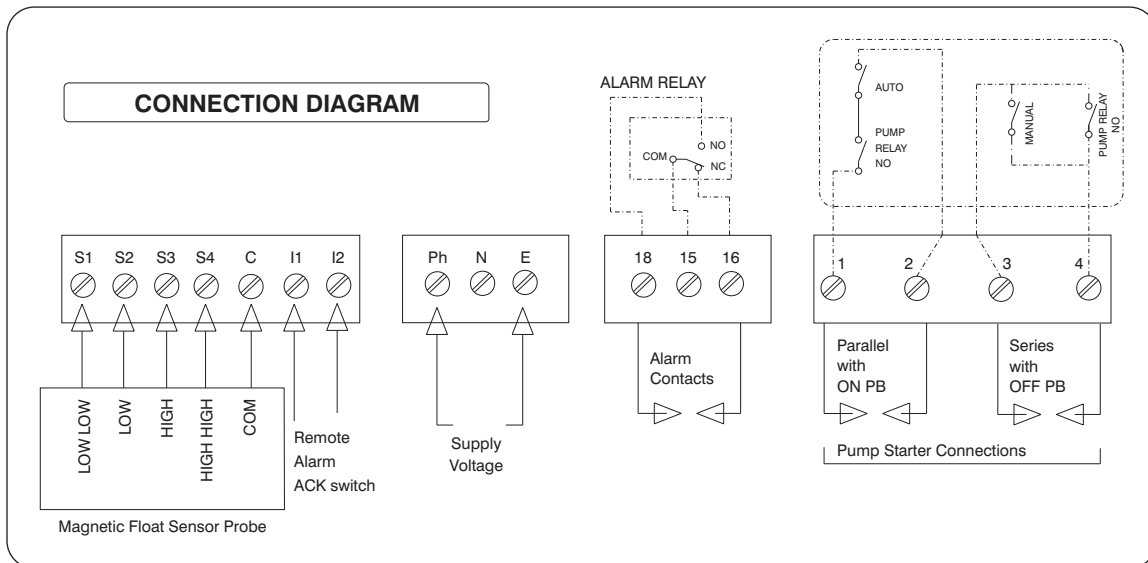

DIMENSION DETAILS :

1. Length - L : 245mm
   Breadth - B : 90mm
   Height - H : 180mm