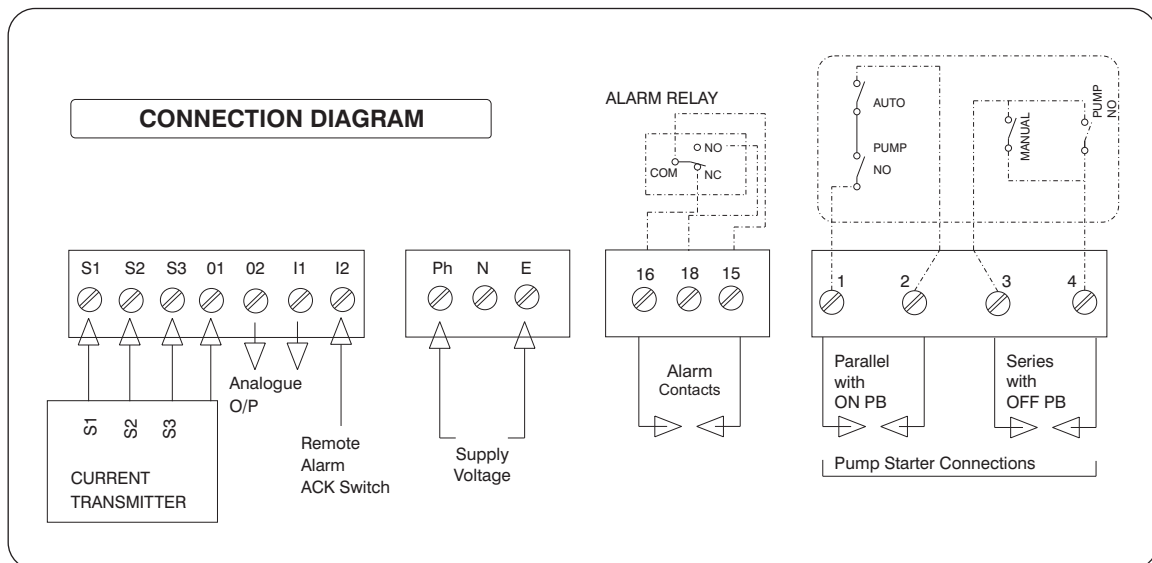

DIMENSION DETAILS :

- Length - L : 245mm
- Breadth - B : 90mm
- Height - H : 180mm