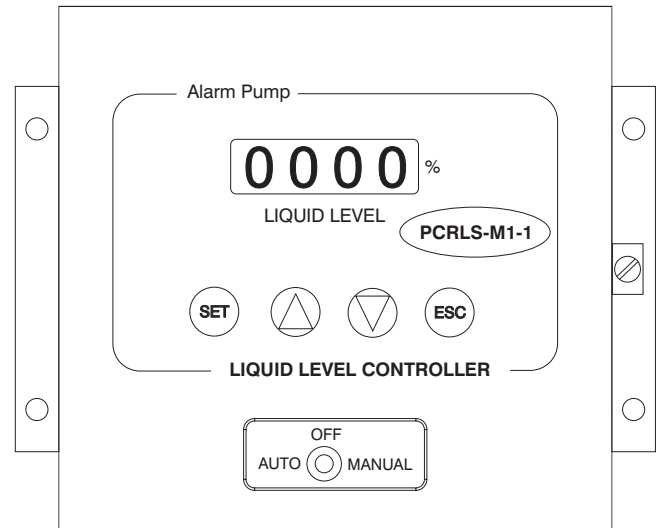

## LIQUID LEVEL CONTROLLER - PCRLS-M1-1

### FEATURES

- Digital output for level in terms of percentage
- Auto/Manual change over switch
- Industrial grade enclosure