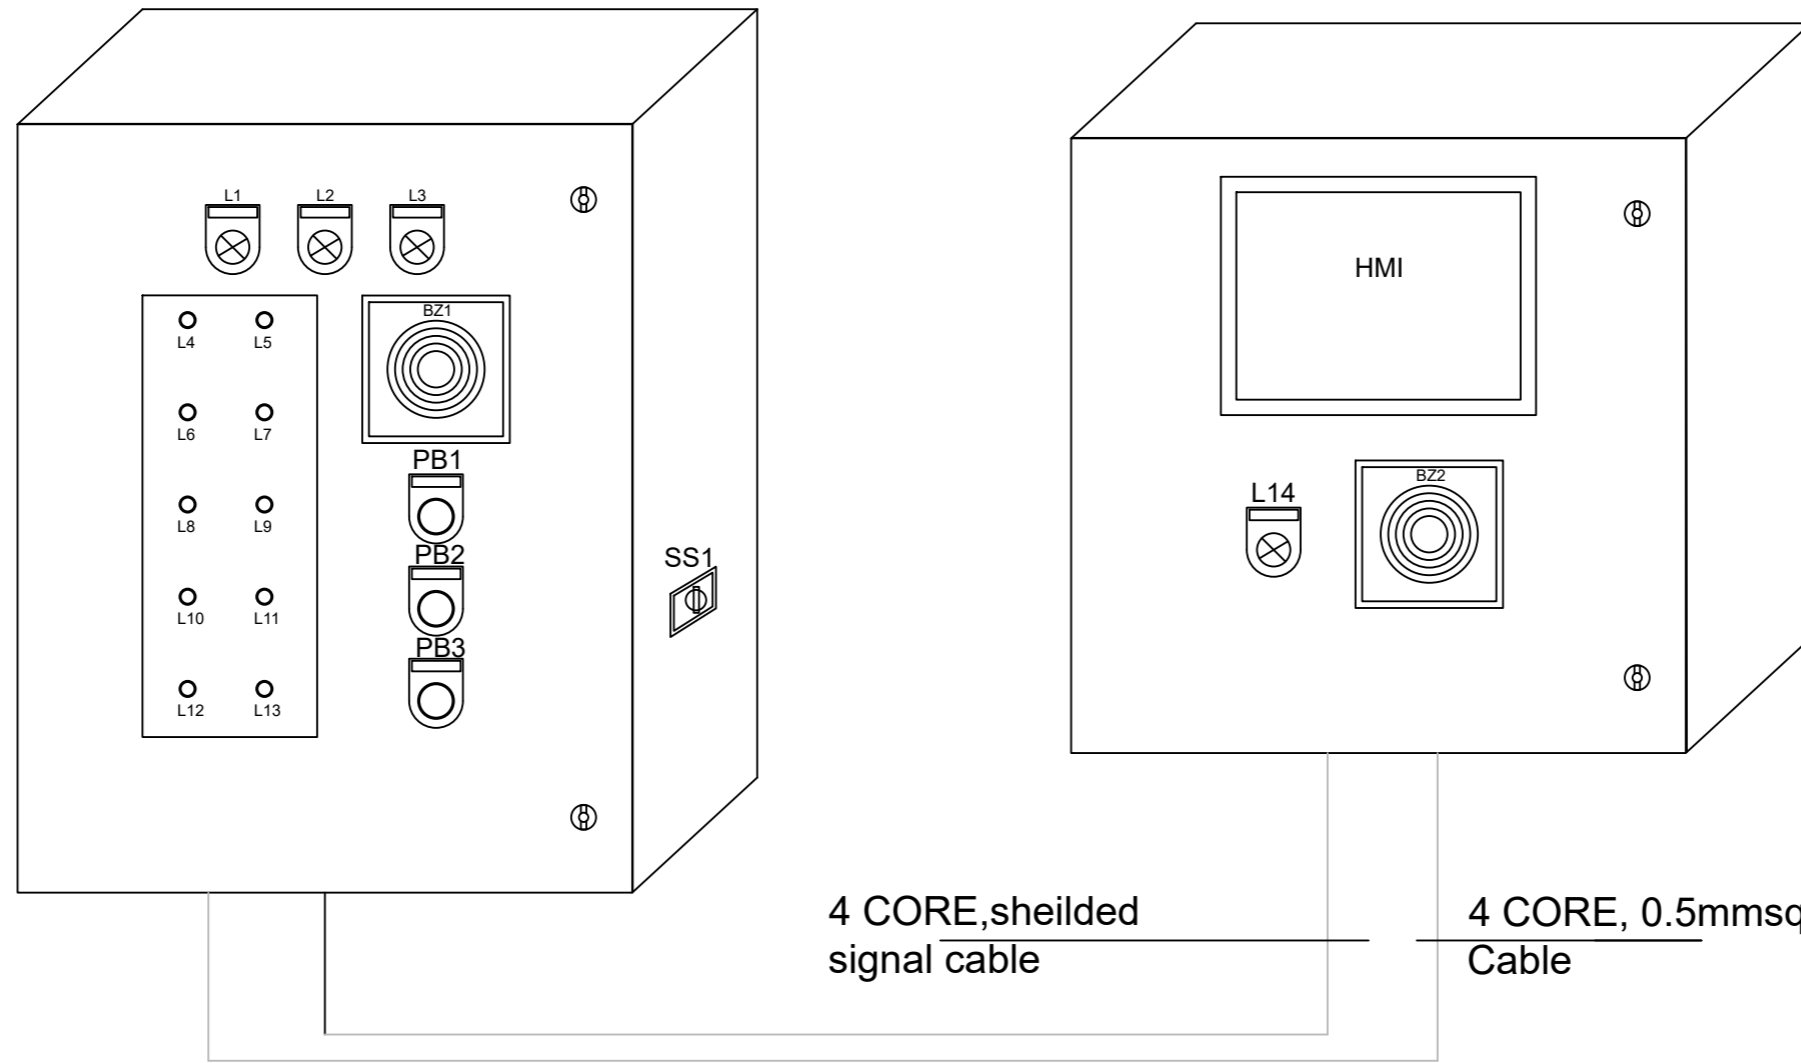

4 CORE, sheilded  
signal cable

4 CORE, 0.5mmsq  
Cable

**Project:**

R0					
Rev	Description	Date	Drawn	Checked	Approved

**Customer Name :**

**End User:**

**Cust Ref :**

**SO No. :**